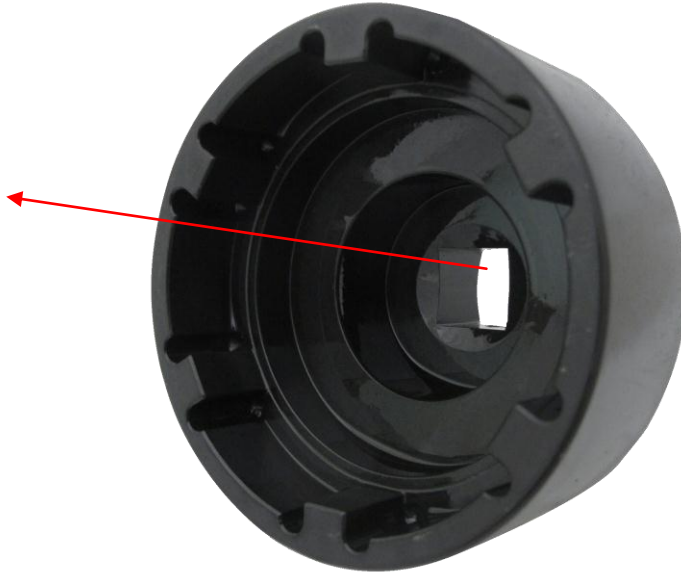

H.C.B-A1443

BENZ TRUCK WHEEL AXLE NUT SOCKET

Dr. 1"

NUT SIZE

- Used to remove or install the truck wheel axle nut.
- Application: BENZ truck