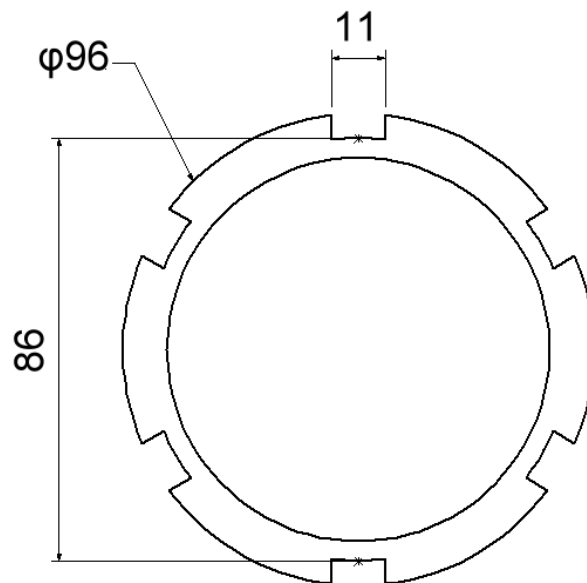

H.C.B-A1443

BENZ TRUCK WHEEL AXLE NUT SOCKET

Dr. 1"

NUT SIZE

- Used to remove or install the truck wheel axle nut.
- Application: BENZ truck